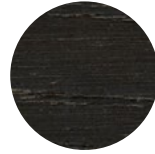

Mattone
NCS S3060-Y60R

Pompei
NCS 4550-Y70R

Bloody Mary
NCS 4550-Y80R

Pino
NCS S5040-G10Y

Bisanzio
NCS 6030-B

Nuvola
NCS S2020-B

Bianco
NCS S0502-Y

Burro
NCS S0510-C80Y

Creta
NCS S2005-Y10R

Grigio Seta
NCS S2502-Y

Antracite
NCS S7005-B20G

Nero
NCS S9000-N

METALLO | METAL

Bronzato
Bronze

FINITURE GAMBE | LEGS FINISHES

LEGNO | WOOD

Faggio
Beech

Anilina Nera
Black Aniline